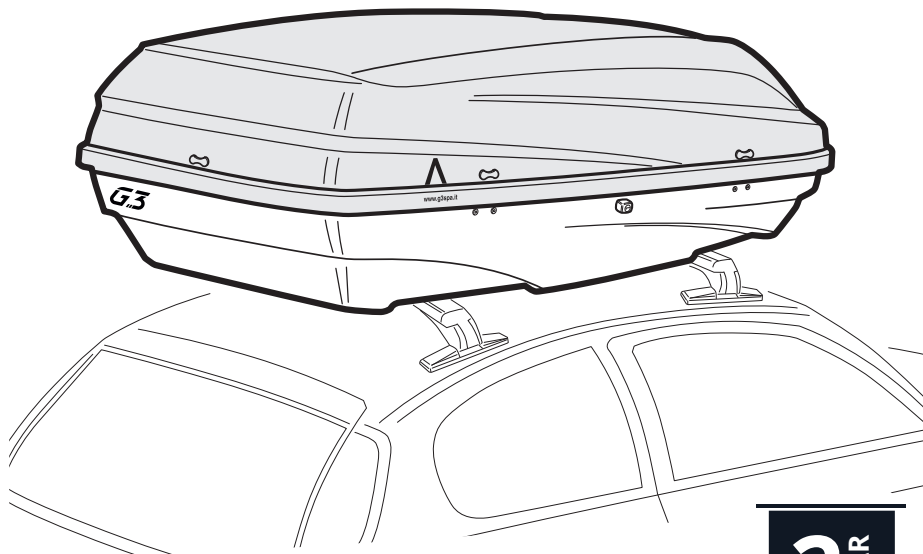

G3 bicube 300+ disassembled

Roof box
Box da tetto

ASSEMBLING INSTRUCTION - ISTRUZIONI D'ASSEMBLAGGIO

2
YEAR
WARRANTY

CityCrash

DUAL SIDE

= 8 kg (17.6 lbs)

MAX. = 50 kg (110.23 lbs)