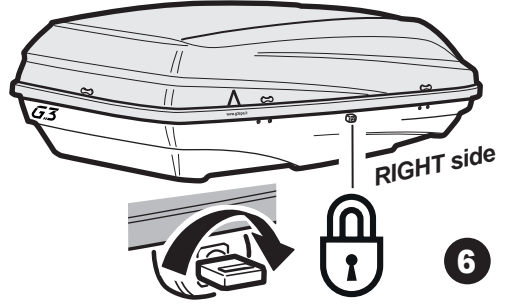

Roof box
Box da tetto

Cod.
AO.100K909.3

0 km / 0 mi

RE-CHECK 50 km / 61 mi

500 km / 311 mi