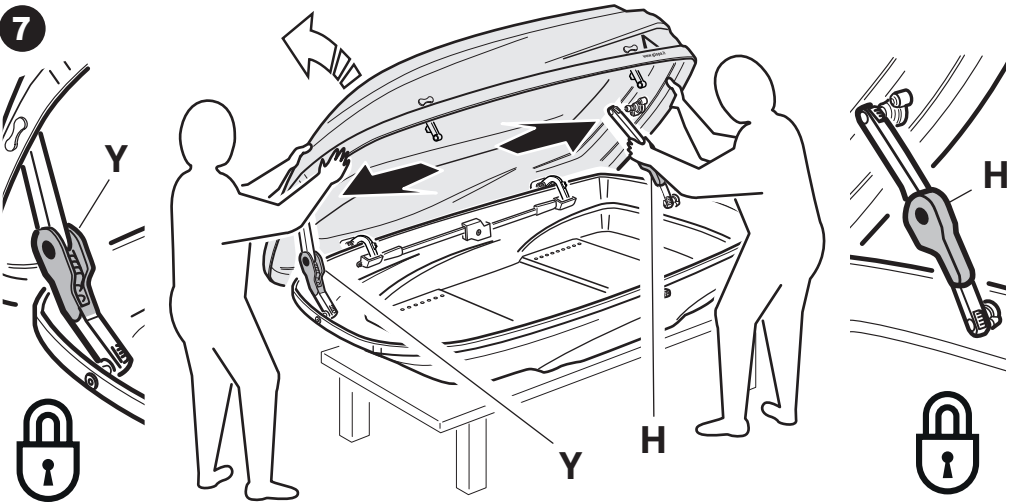

Roof box
Box da tetto

Cod.
AO.100K909.3

0 km / 0 mi

RE-CHECK 50 km / 61 mi

500 km / 311 mi