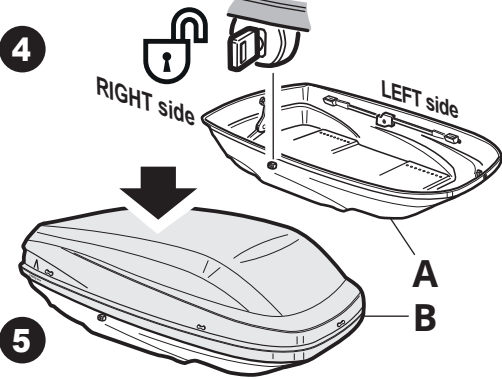

Roof box
Box da tetto

Cod.
AO.100K909.3

0 km / 0 mi

RE-CHECK 50 km / 61 mi

500 km / 311 mi