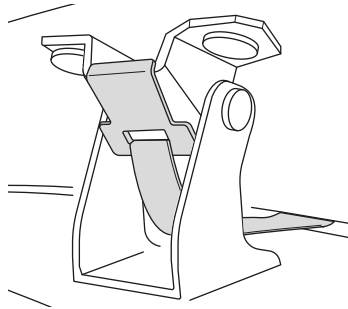

Manufacturer	Model	Year	Roof type
Fiat	500 L	2012>2017	Smooth roof
	500 X	2014>	Smooth roof
	500 X	2014>	Flush rails
	Tipo SW	2016>	Flush rails
	Tipo Cross	2020>	Flush rails
	Tipo 5 porte	2016>	Flush rails
	Tipo 5 porte	2016>	Smooth roof
	Tipo SW	2016>	Smooth roof
Jeep	Avenger	2023>	Smooth roof
	Compass 2° Serie (MP)	2017>	Fixed points (Flush rails)
	Compass 2° Serie (MP)	2017>	Smooth roof
	Renegade (BU)	2014>	Fixed points
	Renegade (BU)	2014>	Raised rails