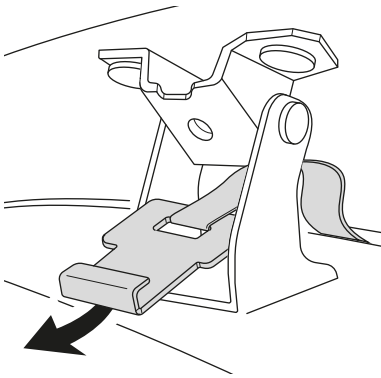

Manufacturer	Model	Year	Roof type
Fiat	500 L	2012>2017	Smooth roof
	500 X	2014>	Smooth roof
	500 X	2014>	Flush rails
	Tipo SW	2016>	Flush rails
	Tipo Cross	2020>	Flush rails
	Tipo 5 porte	2016>	Flush rails
	Tipo 5 porte	2016>	Smooth roof
	Tipo SW	2016>	Smooth roof
Jeep	Avenger	2023>	Smooth roof
	Compass 2° Serie (MP)	2017>	Fixed points (Flush rails)
	Compass 2° Serie (MP)	2017>	Smooth roof
	Renegade (BU)	2014>	Fixed points
	Renegade (BU)	2014>	Raised rails