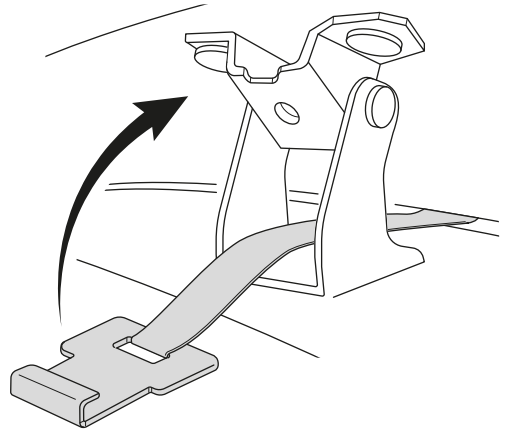

Manufacturer	Model	Year	Roof type
Fiat	500 L	2012>2017	Smooth roof
	500 X	2014>	Smooth roof
	500 X	2014>	Flush rails
	Tipo SW	2016>	Flush rails
	Tipo Cross	2020>	Flush rails
	Tipo 5 porte	2016>	Flush rails
	Tipo 5 porte	2016>	Smooth roof
	Tipo SW	2016>	Smooth roof
Jeep	Avenger	2023>	Smooth roof
	Compass 2° Serie (MP)	2017>	Fixed points (Flush rails)
	Compass 2° Serie (MP)	2017>	Smooth roof
	Renegade (BU)	2014>	Fixed points
	Renegade (BU)	2014>	Raised rails